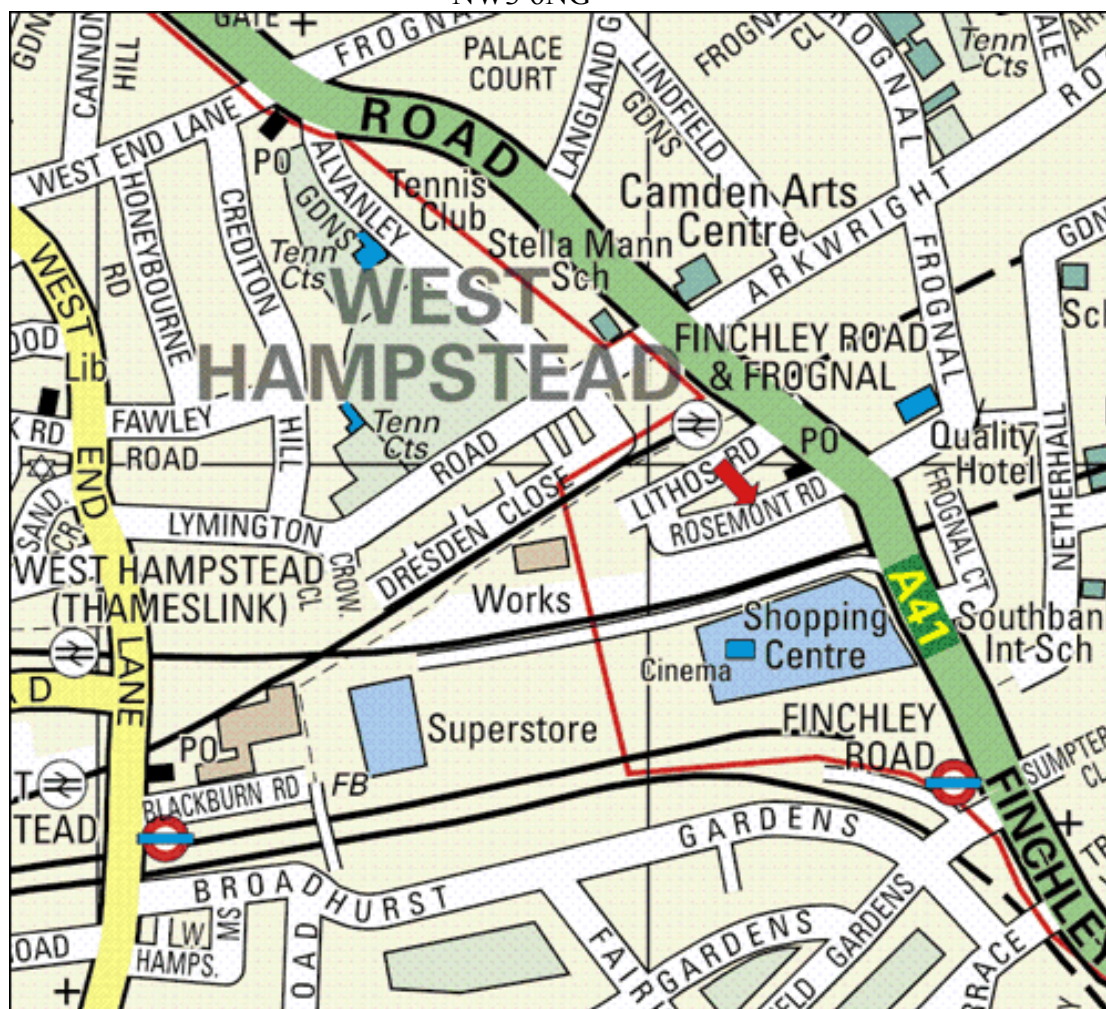

The Seka Nikolic Centre

3 Rosemont Road

London

NW3 6NG

By car: Rosemont road is situated just off the A41 Finchley Road. Parking is available at the O2 Centre, 50 yards away. Please note Rosemont Road is a one way street and must be entered by car from Lithos Road.

Parking is available in Sainbury's (O2 Centre) just off Finchley Road. Disabled access can be arranged prior to your visit

By public transport:

Finchley Road Tube Station (on Metropolitan & Jubilee Line's)

Turn left out of the station and walk along the (A41) Finchley Road for 200 yards. Continue on past the O2 Centre. Then take the 2nd left onto Rosemont road.

Finchley Road & Frognal Railway Station

Turn right out of the station and take the 2nd right onto Rosemont road.

By bus on routes 13, 82, 113, 268, N13 All stop just outside the O2 Centre, 50 yards away. Turn left onto Rosemont road.

If you have any problems finding us do not hesitate to contact us.